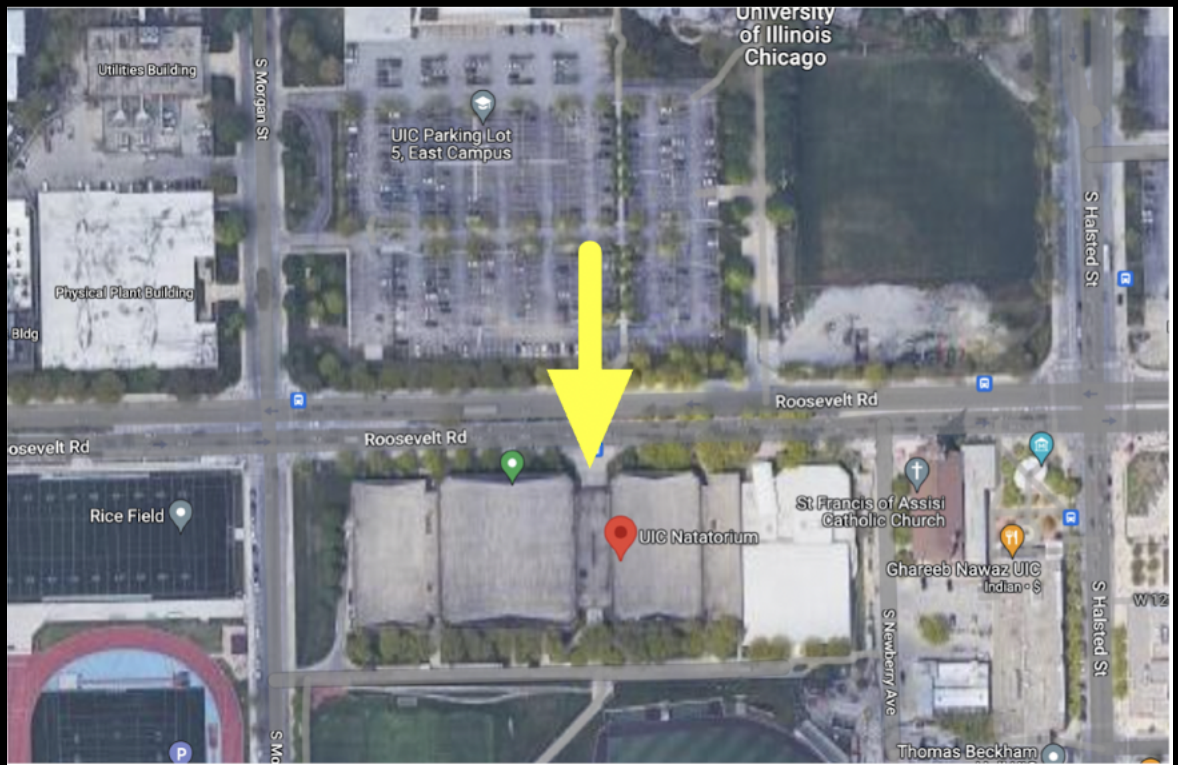

UIC Natatorium

901 Roosevelt Rd, Chicago, IL 60608

****Parking information on Page 2**

Enter through "Main Entrance" (Door A-1)

Parking Information:

UIC Parking Lot 5, East Campus
1135 South Morgan Street