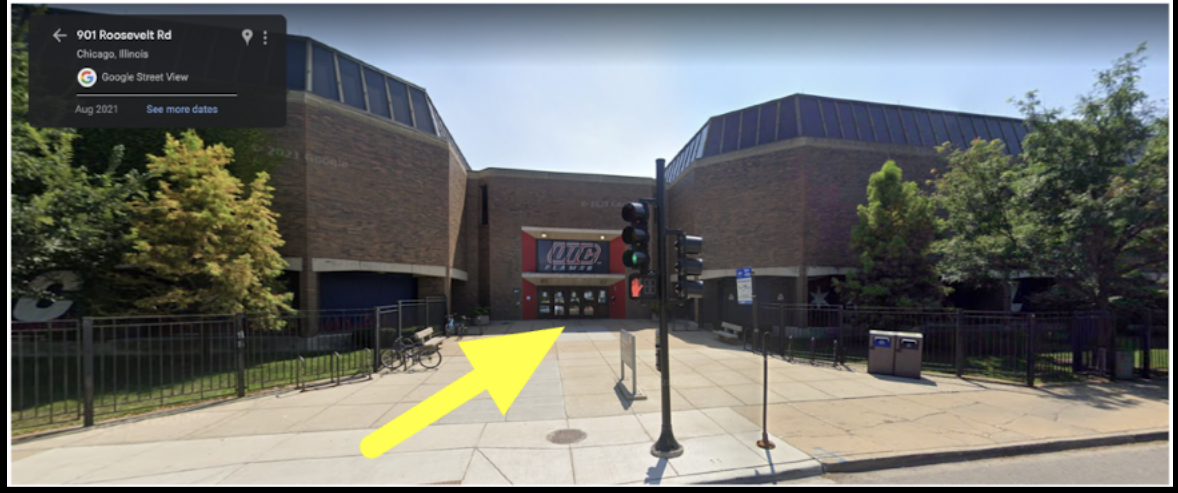

UIC Natatorium

901 Roosevelt Rd, Chicago, IL 60608

****Parking information on Page 2**

Enter through "Main Entrance" (Door A-1)

Parking Information:

UIC Parking Lot 5, East Campus
1135 South Morgan Street